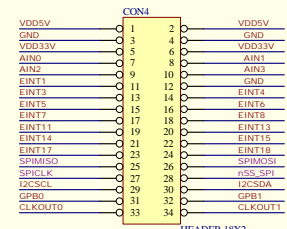

D

C

B

A

D

C

B

A

HEADER 22X2

HEADER 10X2

CON20

HEADER 18X2

Title		
Size	Number	Revision
B		
Date:	17-Apr-2007	Sheet of
File:	E:\CD_deal\QQ2440\MvDesign.ddb	Drawn By: