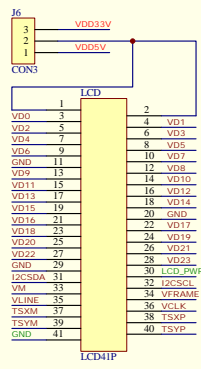

D

C

B

A

D

C

B

A

HEADER 22X2

HEADER 10X2

CON20

HEADER 18X2

Title		
Size	Number	Revision
B		
Date:	17-Apr-2007	Sheet of
File:	E:\CD_deal\QQ2440\MvDesign.ddb	Drawn By: