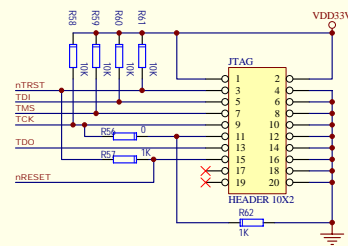

D

C

B

A

D

C

B

A

HEADER 22X2

HEADER 10X2

CON20

HEADER 18X2

Title		
Size	Number	Revision
B		
Date:	17-Apr-2007	Sheet of
File:	E:\CD_deal\QQ2440\MvDesign.ddb	Drawn By: